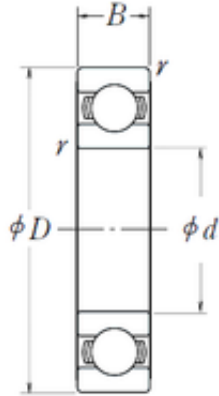

## 15 mm x 32 mm x 9 mm NSK 6002L11DDU Rolamentos de esferas profundas

Bearing No. 6002L11DDU

Size	15x32x9 mm
Bore Diameter	15 mm
Outer Diameter	32 mm
Width	9 mm
d	15 mm
D	32 mm
B	9 mm
C	9 mm
r min.	0,3 mm
Basic dynamic load rating (C)	5,6 kN
Category	Bearings
Inventory	0.0
Manufacturer Name	NSK
Minimum Buy Quantity	N/A
Weight / Kilogram	0.033
Product Group	B00308